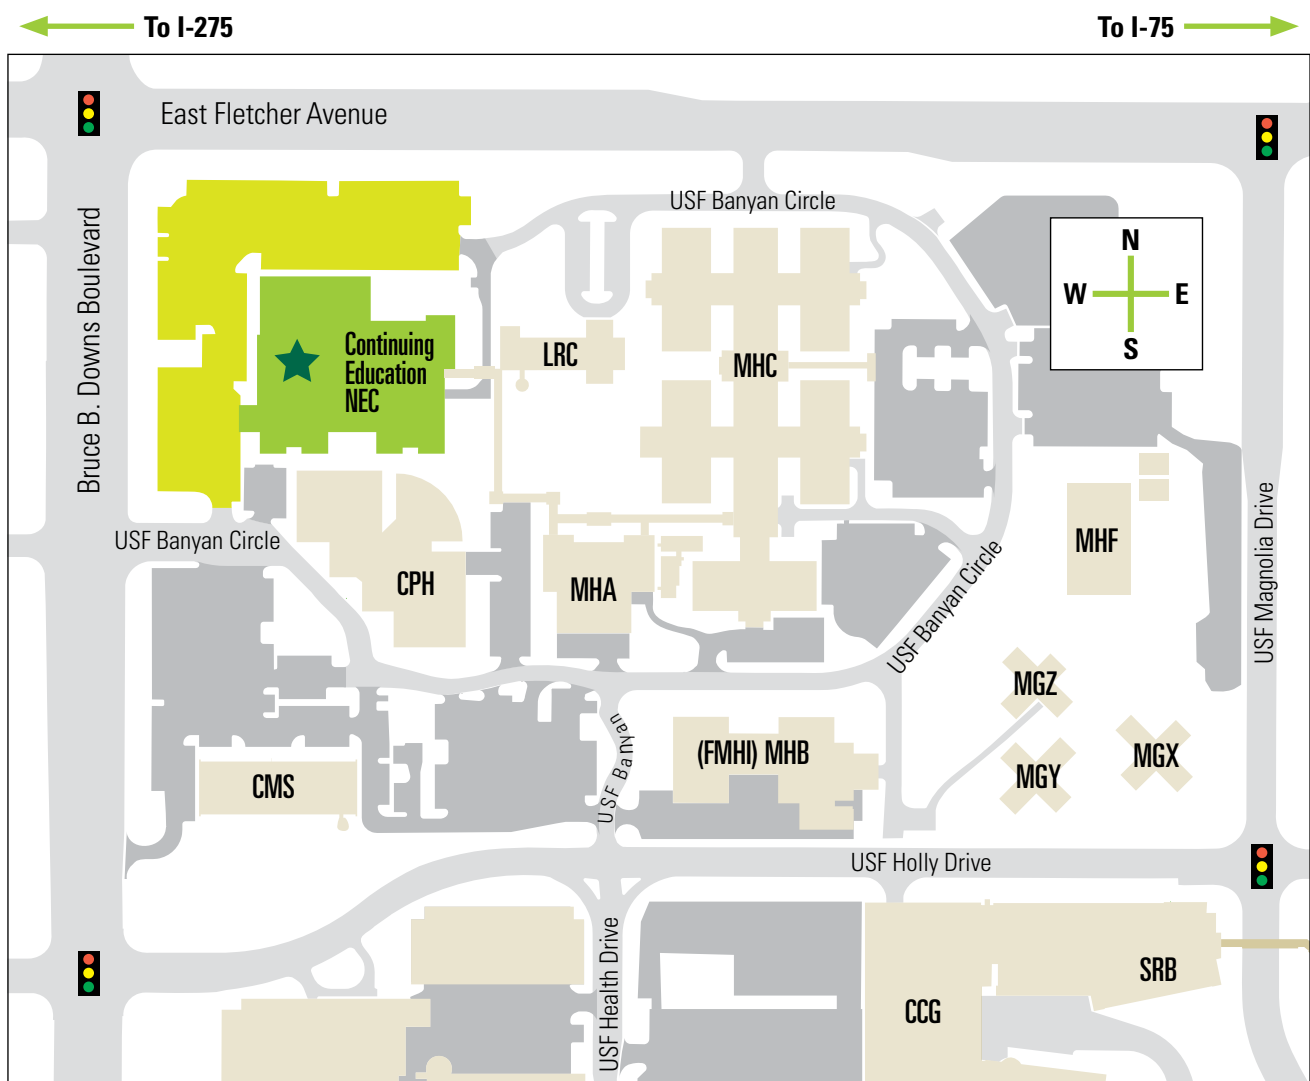

HOW TO LOCATE US

Take I-75 or I-275 to the Fletcher Ave. exit. From I-75 drive west, from I-275 drive east to the USF Tampa campus on the corner of Fletcher and Bruce B. Downs. You may enter the university from Bruce B. Downs or Fletcher onto Banyan Circle.

Please park in the designated areas highlighted in yellow below. Testing Services is located in the west entrance of the Continuing Education (NEC) building.

TESTING SERVICES